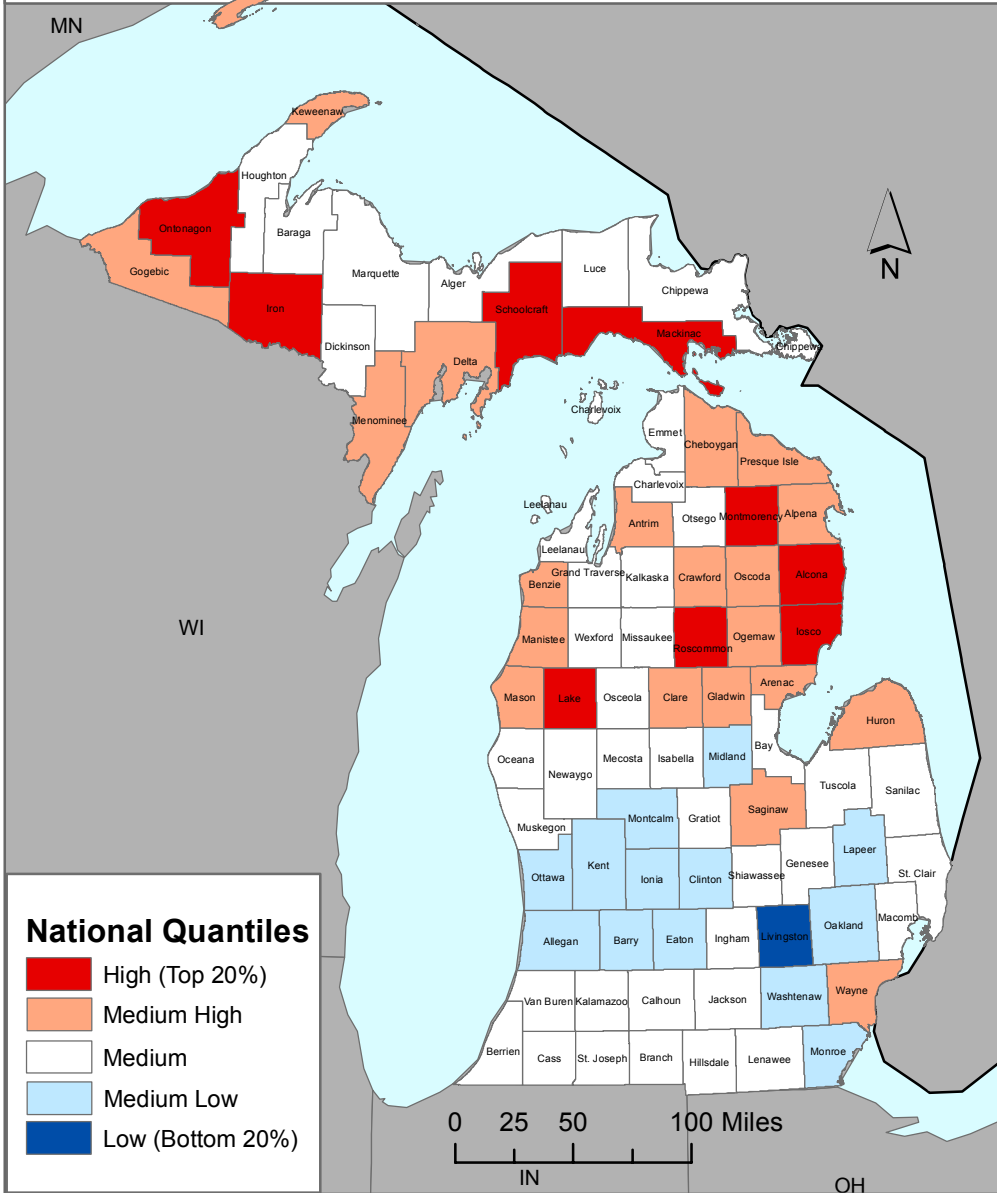

Social Vulnerability to Environmental Hazards State of Michigan

County Comparison Within the Nation

County Comparison within the State

National Quantiles

- High (Top 20%)
- Medium High
- Medium
- Medium Low
- Low (Bottom 20%)

State Quantiles

- High (Top 20%)
- Medium High
- Medium
- Medium Low
- Low (Bottom 20%)