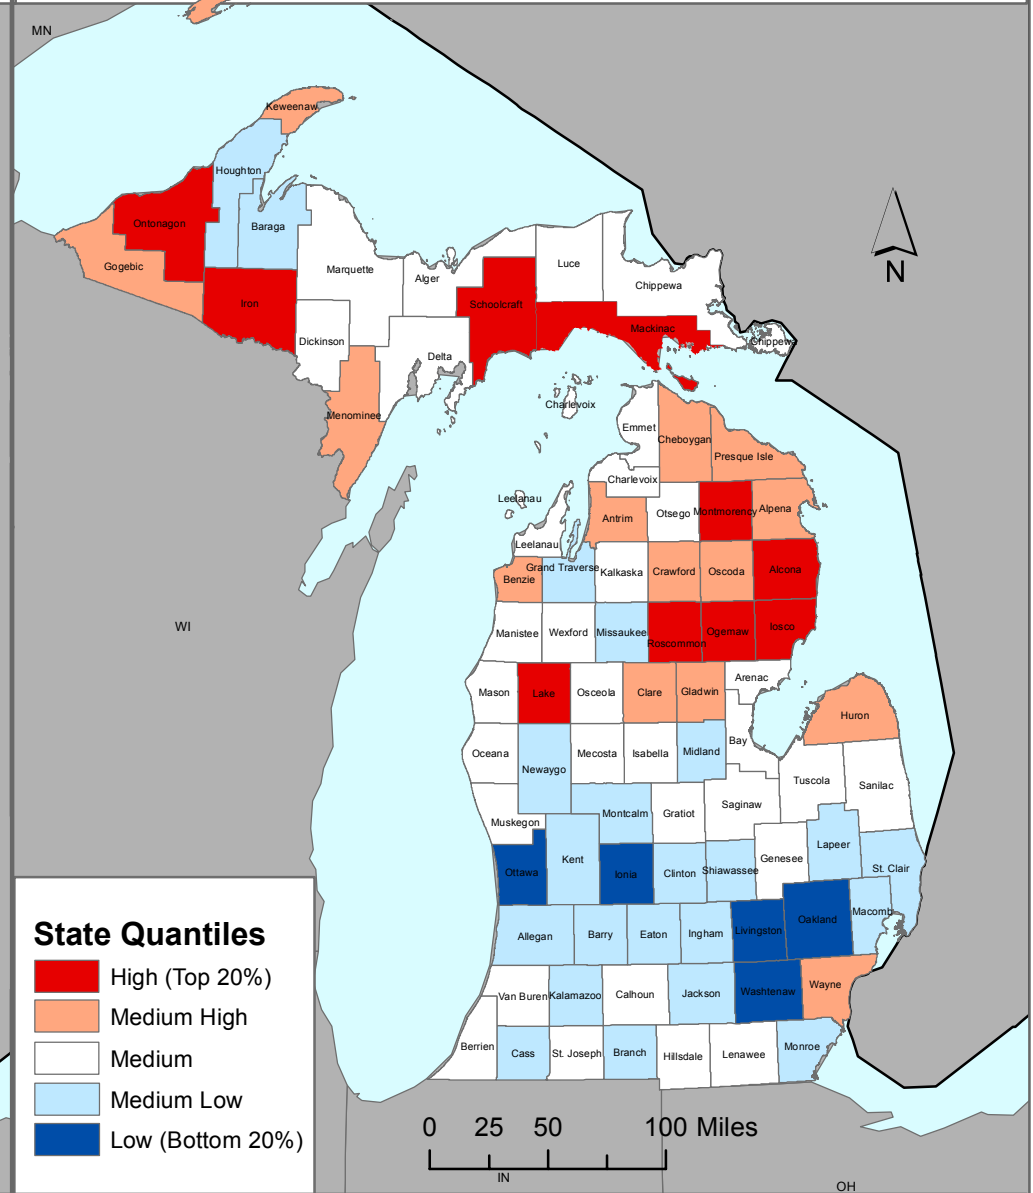

Social Vulnerability to Environmental Hazards State of Michigan

County Comparison Within the Nation

County Comparison within the State

National Quantiles

- High (Top 20%)
- Medium High
- Medium
- Medium Low
- Low (Bottom 20%)

State Quantiles

- High (Top 20%)
- Medium High
- Medium
- Medium Low
- Low (Bottom 20%)