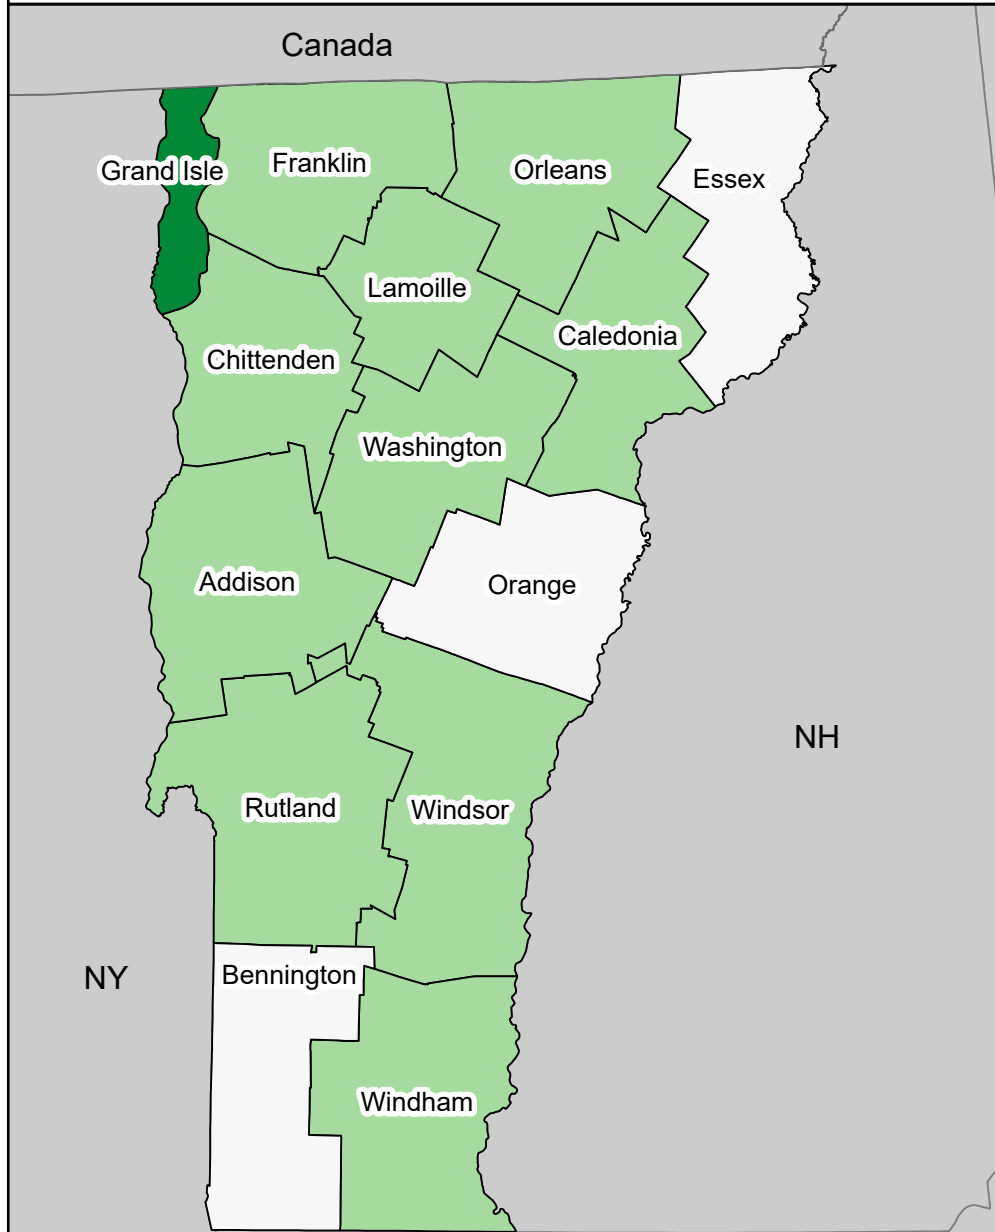

Community Resilience (2020) State of Vermont

**Hazards Vulnerability &
Resilience Institute**
UNIVERSITY OF SOUTH CAROLINA

County Comparison within the Nation

County Comparison within the State

Baseline Resilience Indicators for Communities (BRIC) 2020