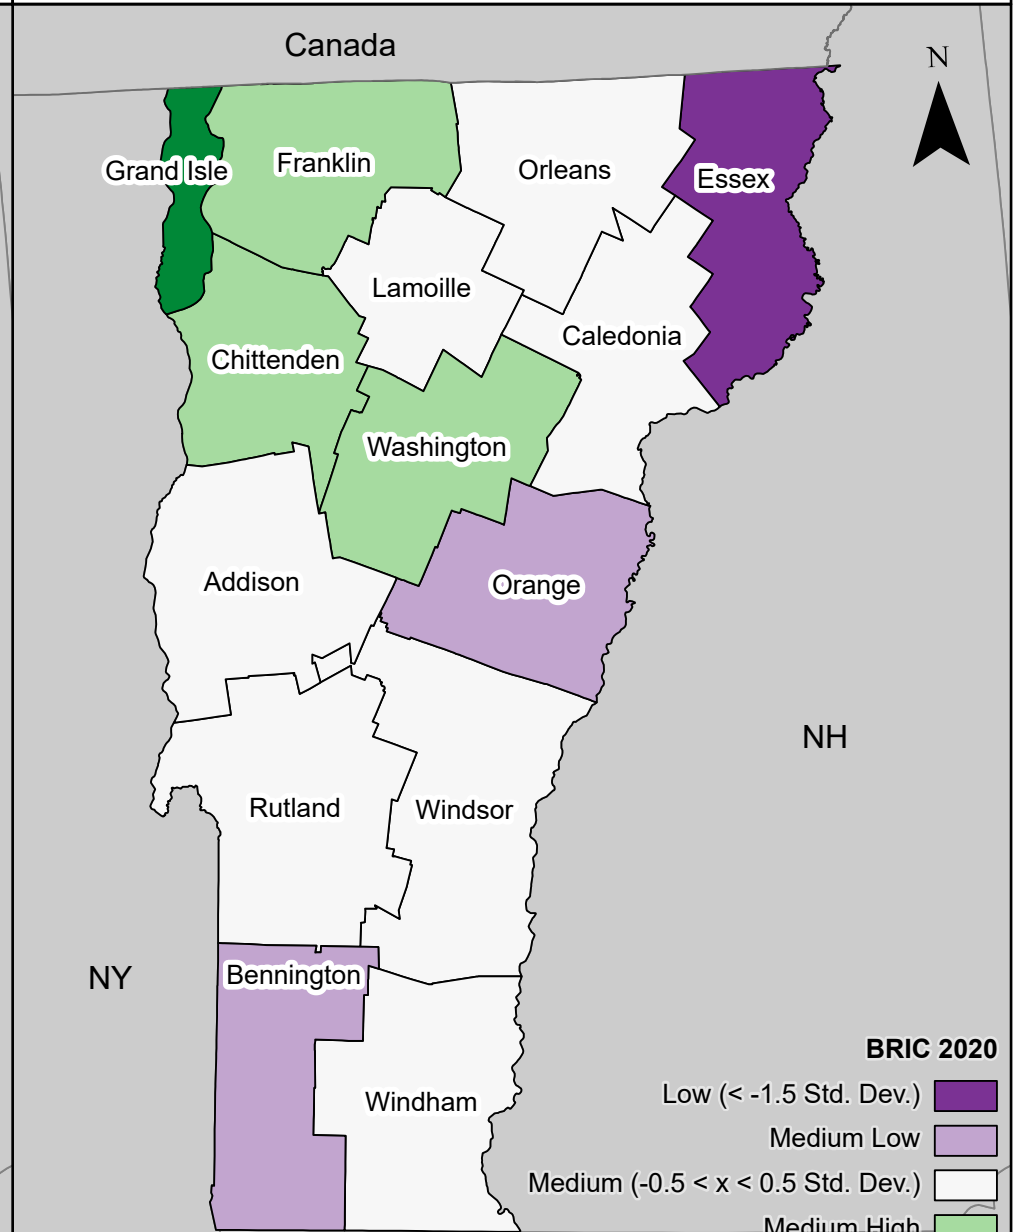

Community Resilience (2020) State of Vermont

**Hazards Vulnerability &
Resilience Institute**
UNIVERSITY OF SOUTH CAROLINA

County Comparison within the Nation

County Comparison within the State

Baseline Resilience Indicators for Communities (BRIC) 2020