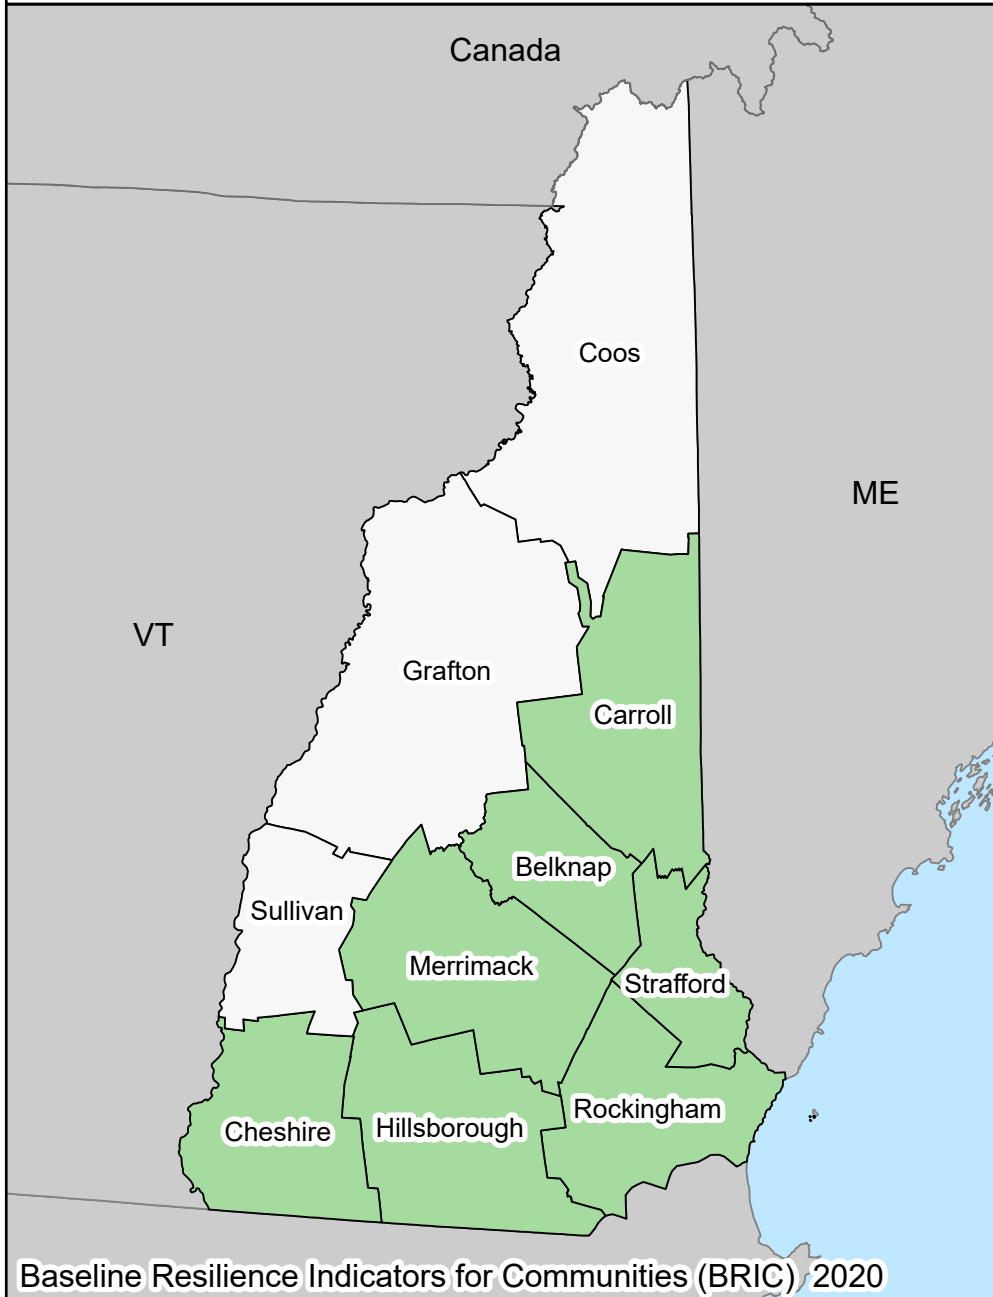

Community Resilience (2020) State of New Hampshire

**Hazards Vulnerability &
Resilience Institute**
UNIVERSITY OF SOUTH CAROLINA

County Comparison within the Nation

County Comparison within the State