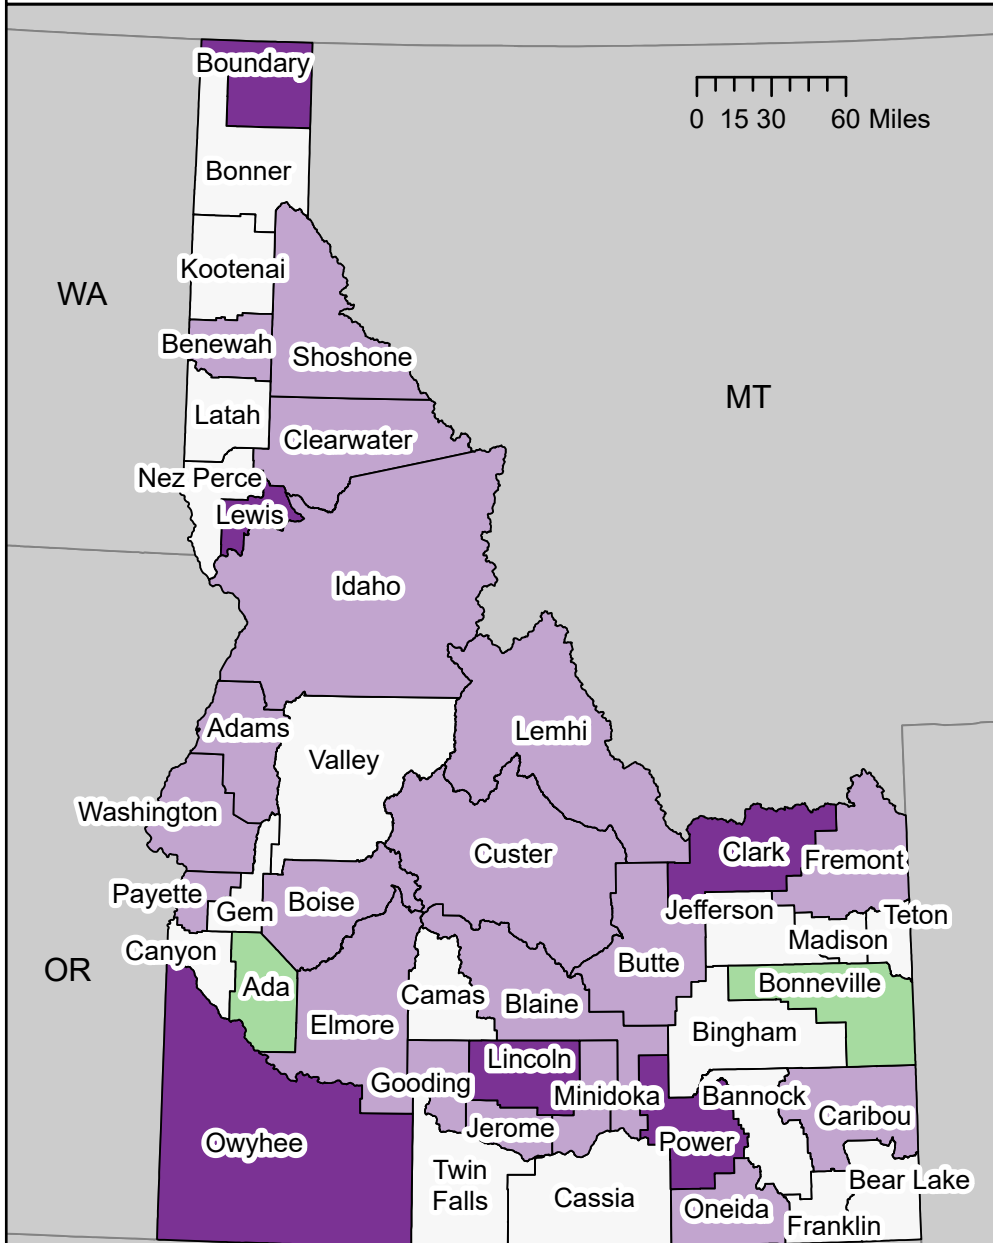

Community Resilience (2020) State of Idaho

**Hazards Vulnerability &
Resilience Institute**
UNIVERSITY OF SOUTH CAROLINA

County Comparison within the Nation

County Comparison within the State