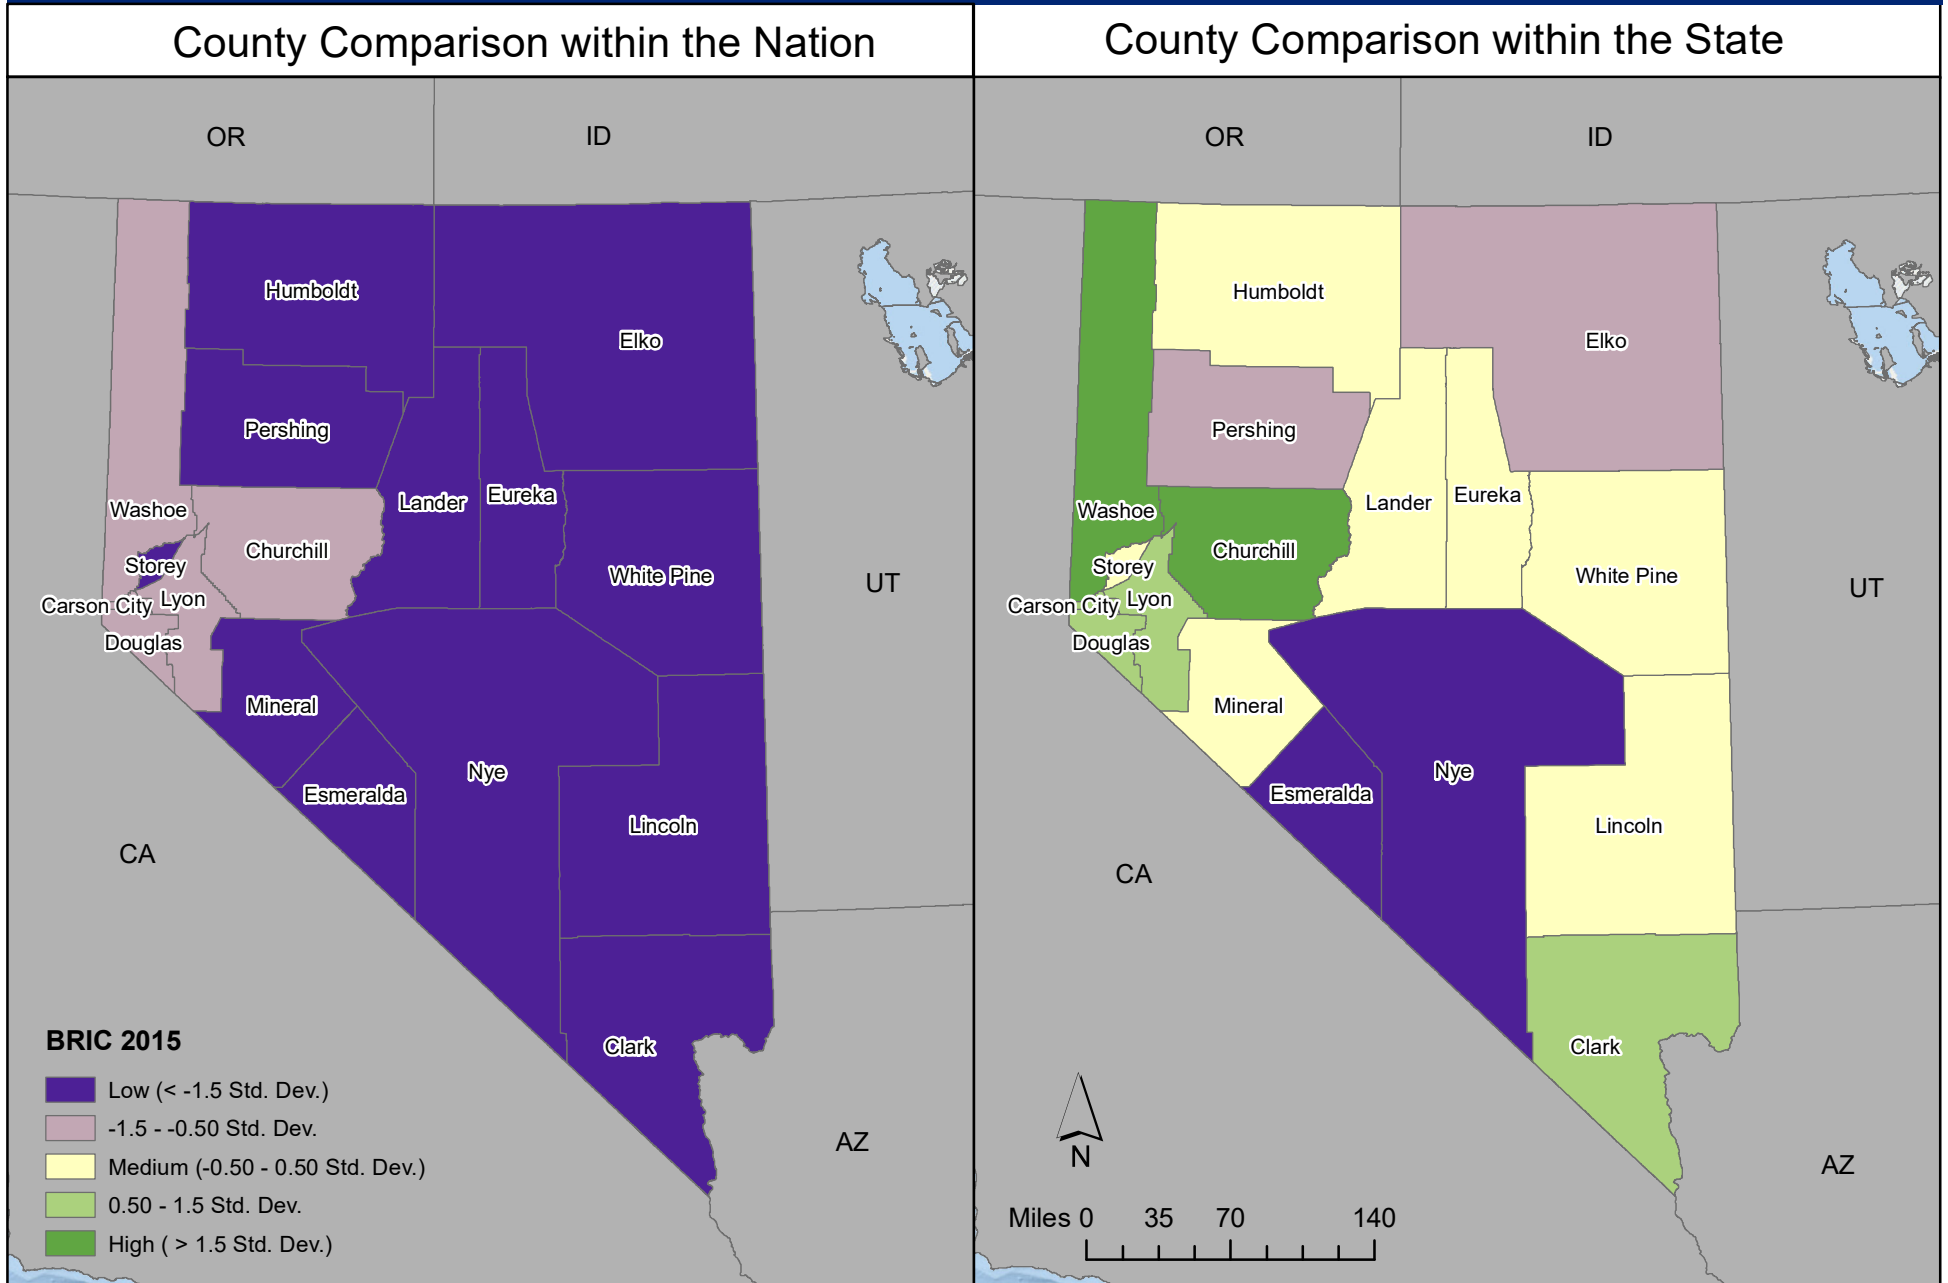

Community Resilience State of Nevada

Baseline Resilience Indicators for Communities (BRIC) 2015