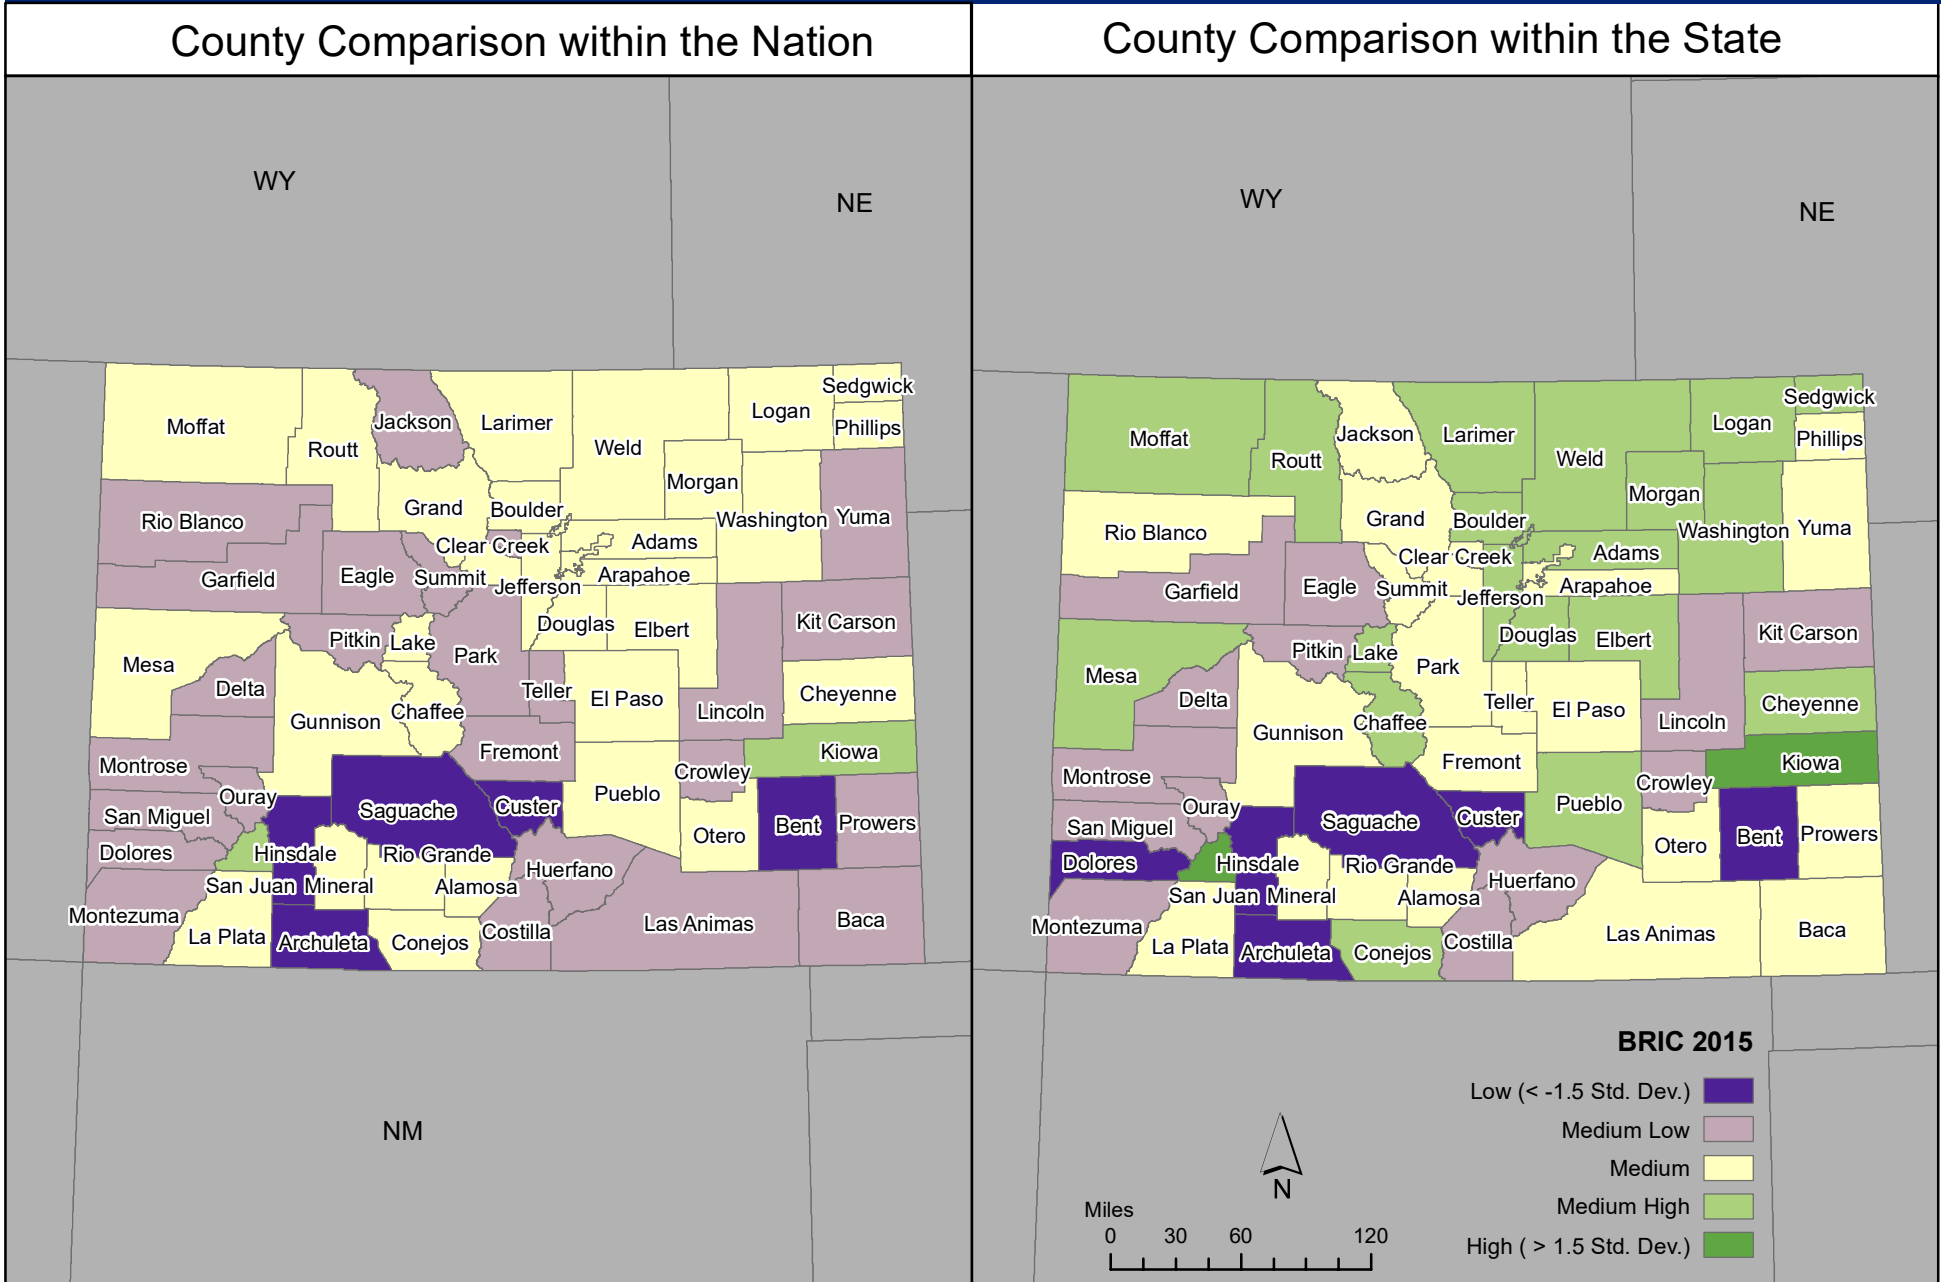

Community Resilience State of Colorado

Baseline Resilience Indicators for Communities (BRIC) 2015